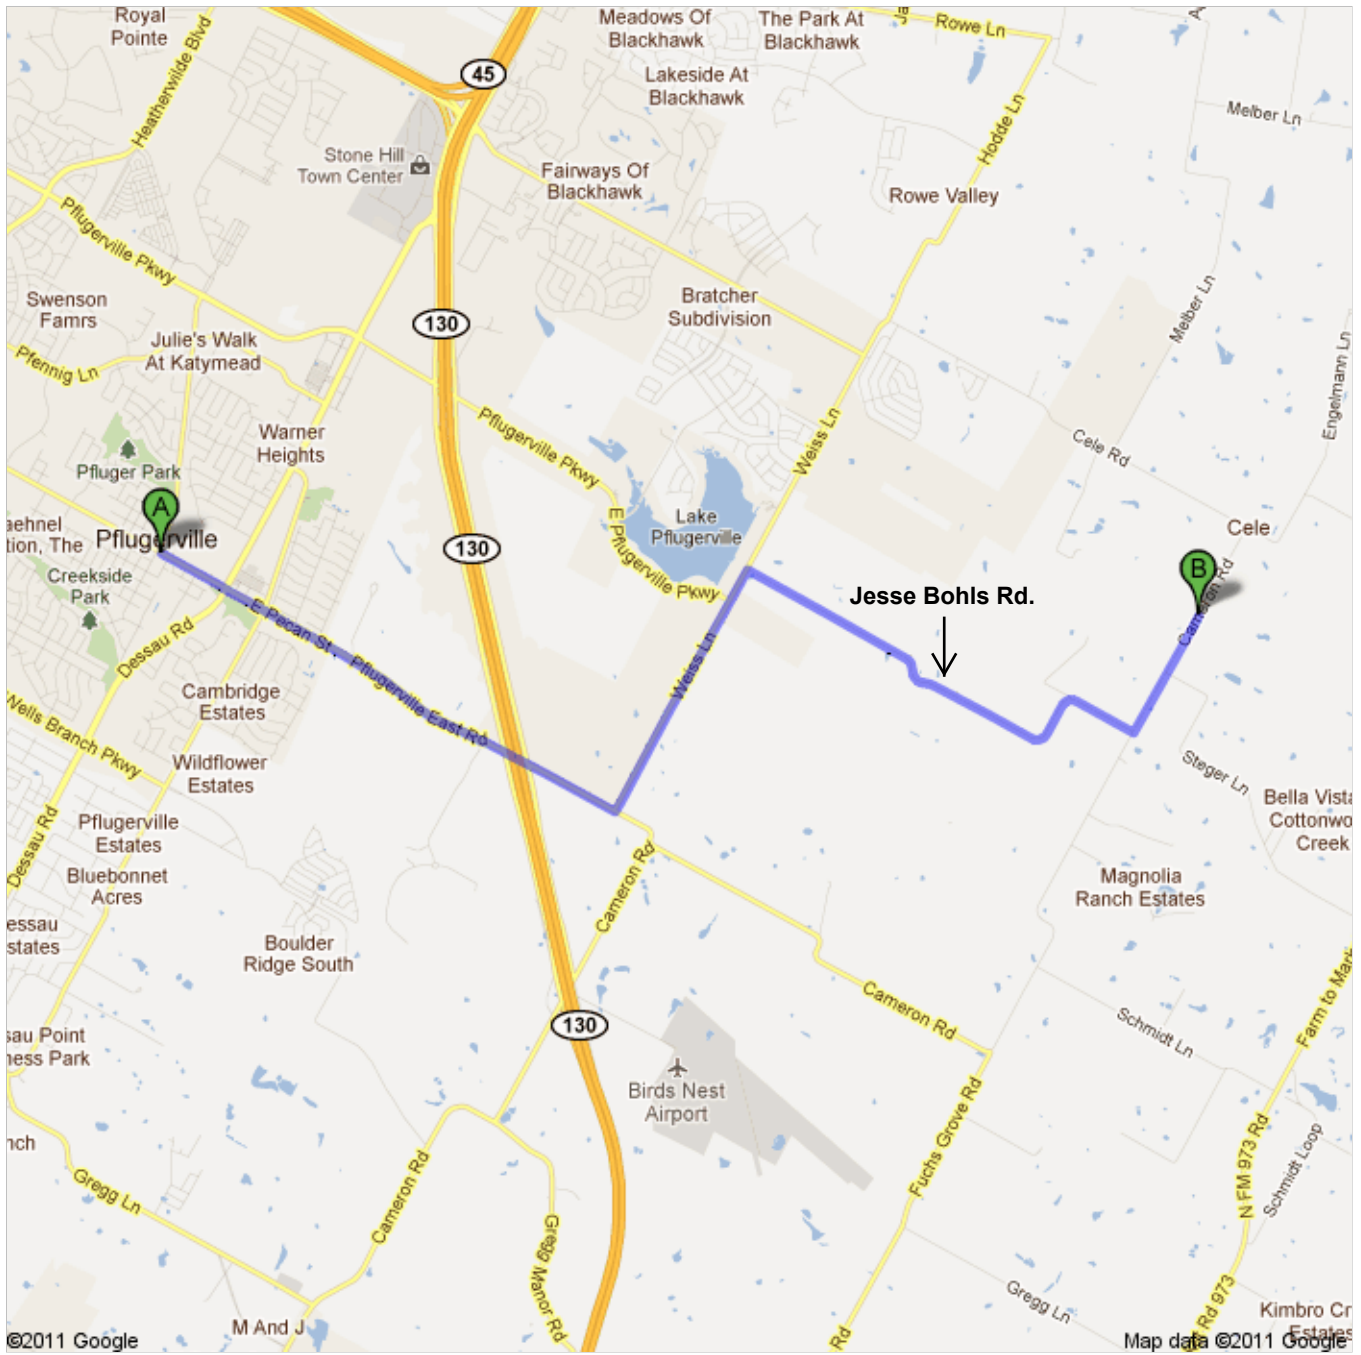

Directions to 18412 Cameron Rd, Manor, TX 78653

7.5 mi – about 18 mins

From our Central Station

 230 E Pecan St, Pflugerville, TX 78660

1. Head **southeast** on **Farm to Market Rd 1825/E Pecan St** toward **Wren Ave** go 2.8 mi
Continue to follow E Pecan St total 2.8 mi
About 7 mins

 2. Turn left onto **Weiss Ln** go 1.5 mi
About 3 mins total 4.3 mi

 3. Turn right onto **Jesse Bohls Dr** go 2.5 mi
About 6 mins total 6.7 mi

 4. Turn left onto **Cameron Rd** go 0.7 mi
Destination will be on the left total 7.5 mi
About 2 mins

 18412 Cameron Rd, Manor, TX 78653

These directions are for planning purposes only. You may find that construction projects, traffic, weather, or other events may cause conditions to differ from the map results, and you should plan your route accordingly. You must obey all signs or notices regarding your route.