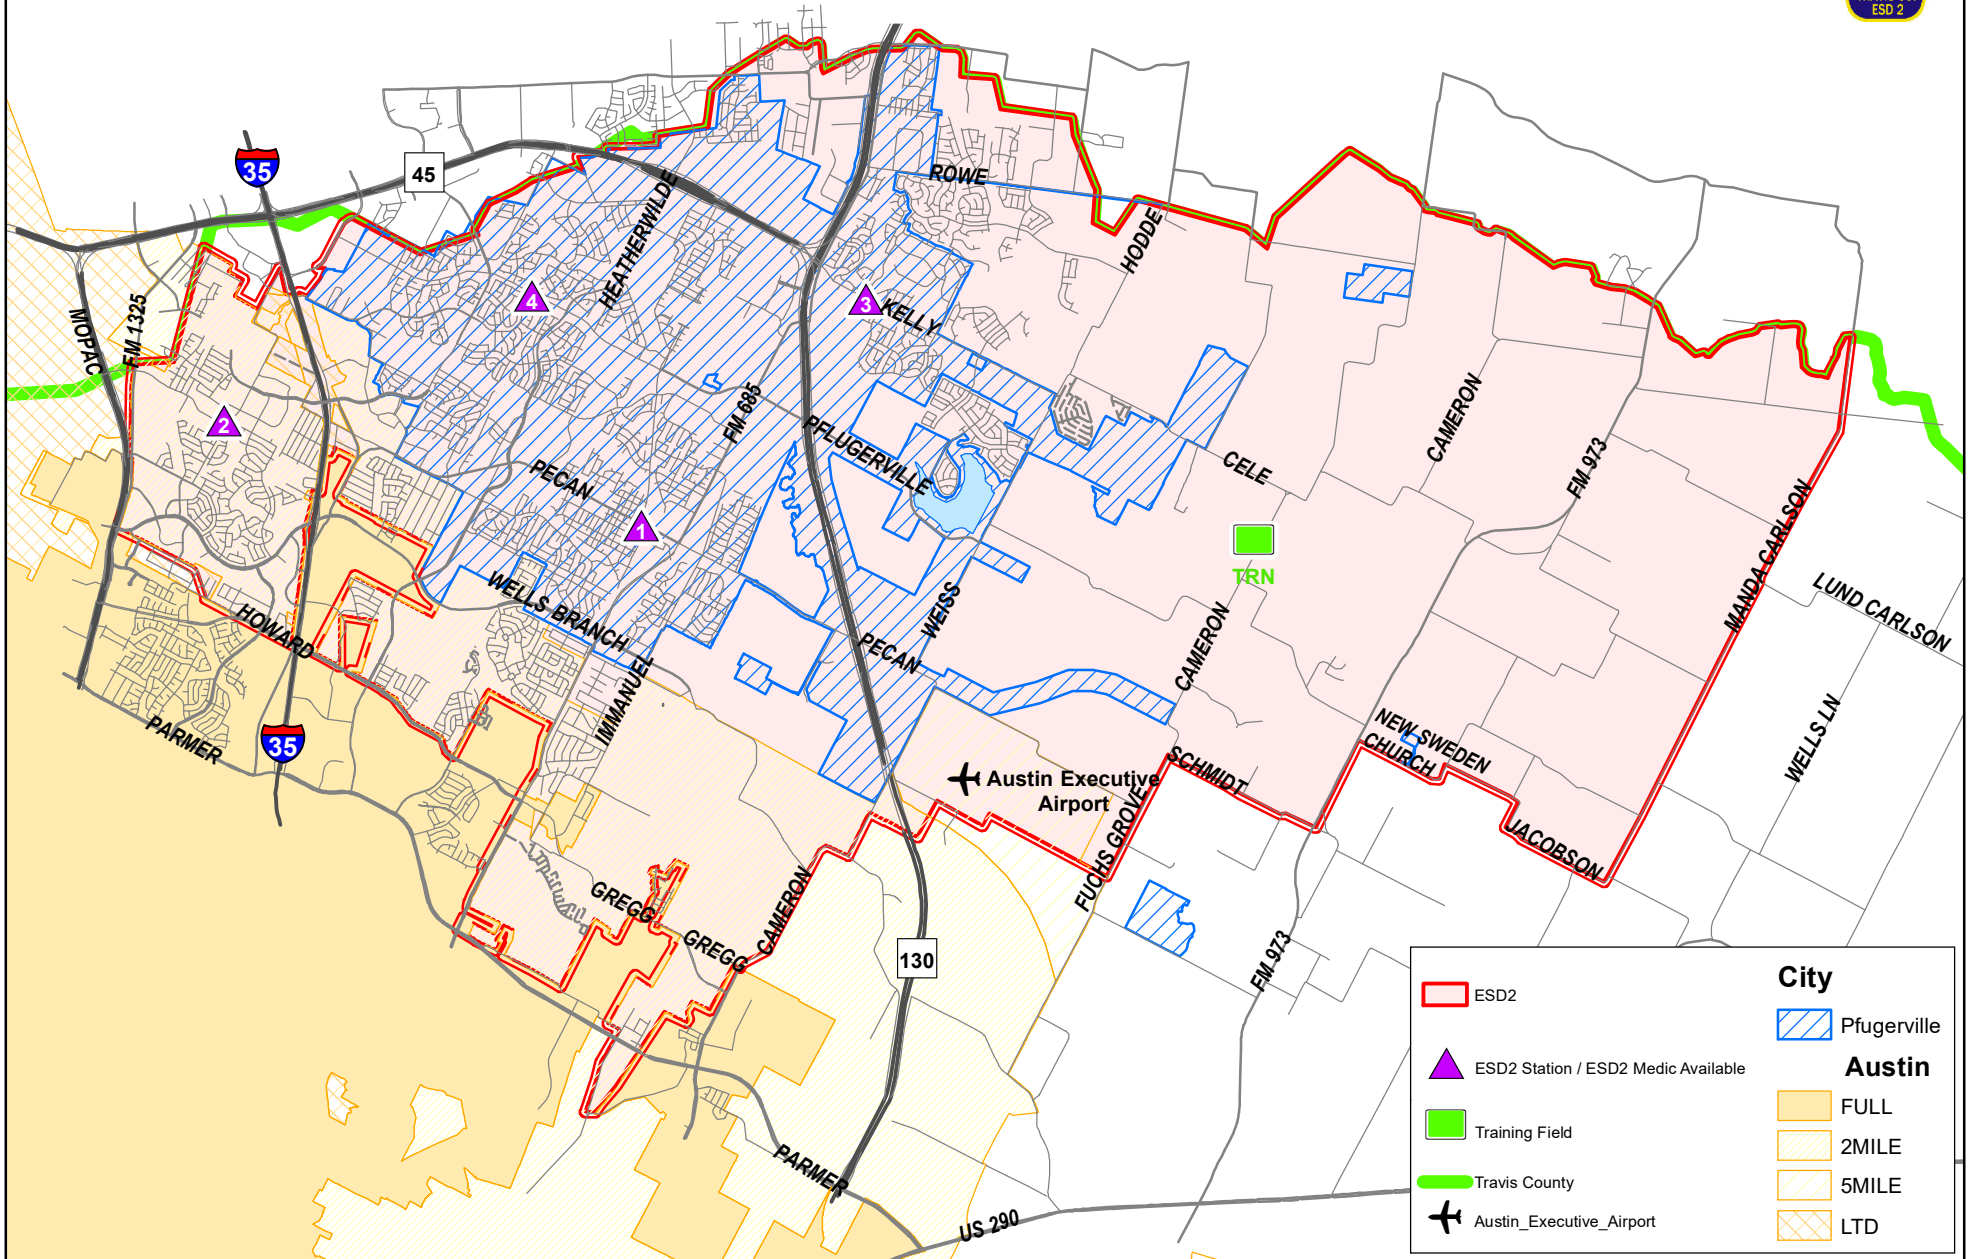

Travis County Emergency Services District No. 2

ESD2	Pflugerville
ESD2 Station / ESD2 Medic Available	Austin
Training Field	FULL
Travis County	2MILE
Austin_Executive_Airport	5MILE
	LTD